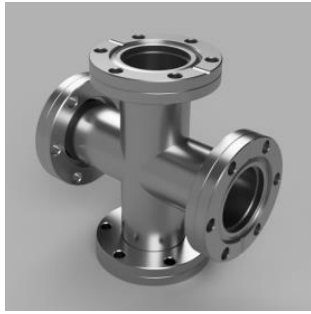

Vacuum Components & Fittings

KF Clamp with Wing Nut

Centering Ring with O Ring

SS Dummy Flange

CF Tee

KF Tee

KF Adapter to ISO Flange

CF Conical Reducer

ISO to KF Conical Reducer

KF Elbow

CF Elbow

16 /1, D. No. 4 , 2nd Floor, 1st Main, Teachers Layout, Opp. Rhiza Academy,
Vidyaranyapura, Bangalore – 560 097, KARNATAKA , INDIA

Mob :+91 7975762845 / + 91 8147770117

E mail : kmvsrm09@gmail.com / mahesh@kmvvacuum.com

Website : www.kmvvacuum.com

CF - 4 Way Cross

KF - 4 Way Cross

SS Flexible Hosed with KF End Flange

CF Flanges

KF Adapter to Rubber

Hose Nozzle